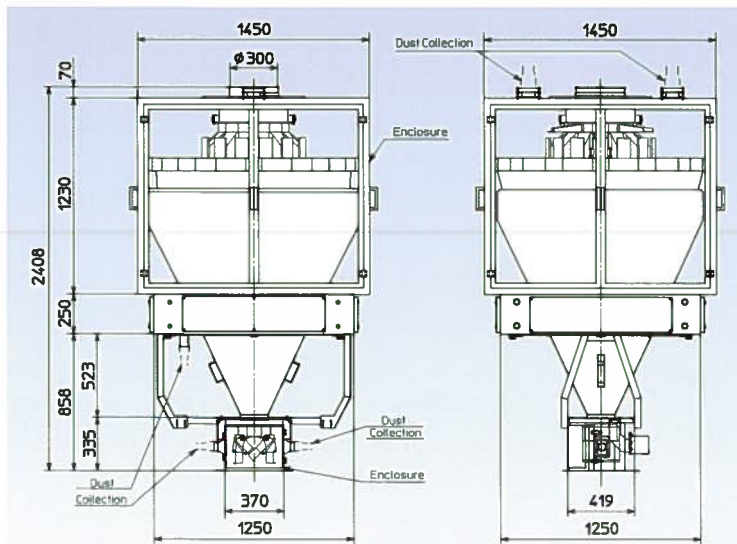

SPECIFICATIONS

MODEL	ADW-514ACC Detergent
Number of Weigh Heads	14
Max. Speed	100 wpm
Max. Combination Volume	3,000 ml
Weighing Range	4 ~ 500 g / 8 ~ 1,000 g
Min. Increment Digit	0.1 g
Dimensions (W) × (D) × (H)	1,450 mm × 1,450 mm × 2,408 mm
Controller	RCU-901C Color, liquid crystal touch screen
Hopper Actuator	Stepper motor driven
Power Requirement	AC 200 / 220 / 230 / 240 V (+10 to -15%), 50 / 60Hz, 2 kVA, 1 phase
Pneumatic Requirements	Not Required
Standard Accessory	Octopus style Infeed funnel, Enclosure, Collection bucket (5L)
Net Weight	860kg
Number of Programs	100 programs

3L collection bucket is optional.

DIMENSIONS

Stainless steel common bed is optional.

ACCURACY / SPEED

Pack Weight (g)	Average Giveaway (g)	Speed (wpm)
50	1-2	80-100
200	1-2	80
500	1-3	60
700	1-3	60
1,000	1-3	50
1,500 (2 × 750)*	2-4	30